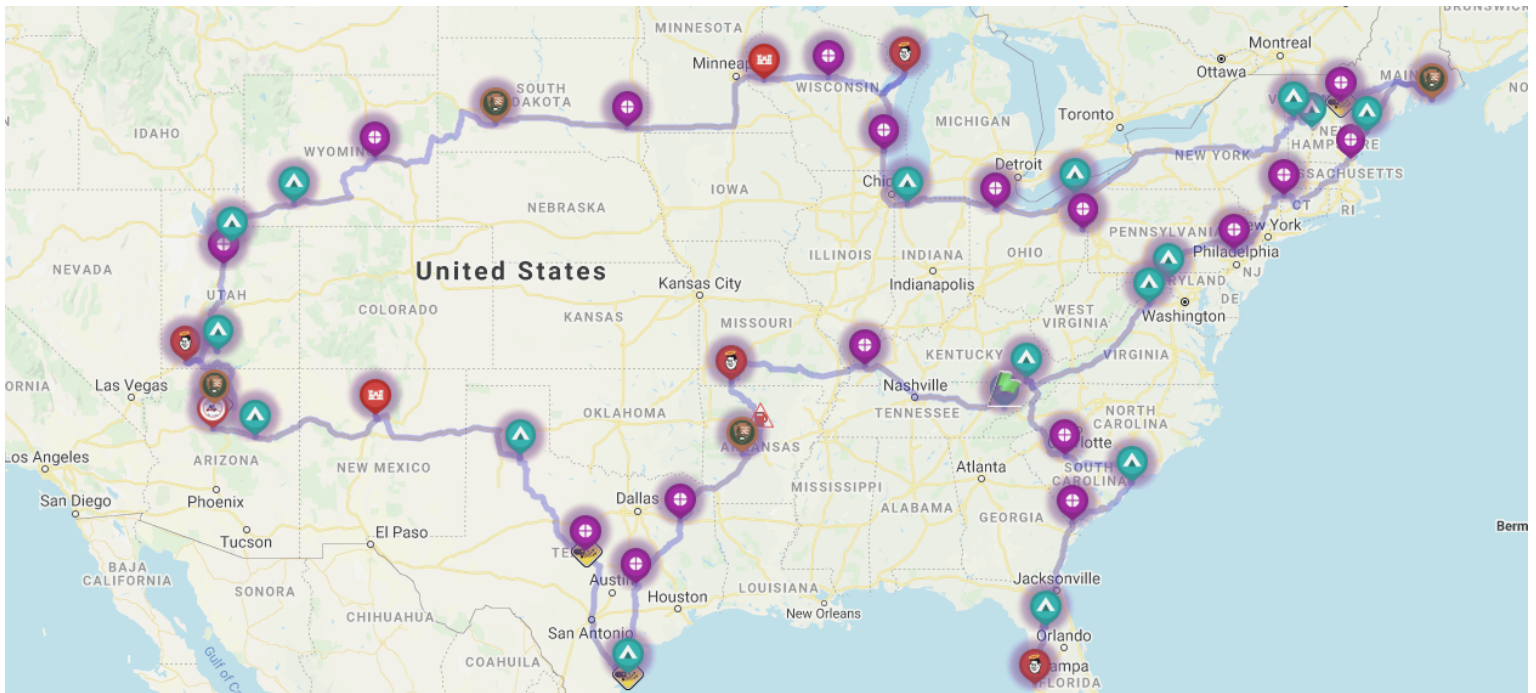

Dr. Brenda

MONEY COACH

2020 Tentative RV Travel Schedule

April/May

April 20 - 25: Pigeon Forge, TN (rally)

April 28 - May 2: Branson, MO

May 4 - 7: Hot Springs, AR

May 11 - 16: Corpus Christi, TX

May 19 - 23: Amarillo, TX

May 25 - 29: Santa Fe, NM

June/July

June 1 - 6: Flagstaff, AZ

June 12 - 16: Cannonville, UT

June 21 - 26: Rock Springs, WY (rally)

July 7 - 12: Door County, WI

July 15 - 16: Valparaiso, IN

July 19 - 22: Cleveland, OH

July 25 - 31: Salisbury, VT

August/September

August 3- 7: Winter Harbor, ME

August 18 - 22: Front Royal, VA

August 24 - 29: Kingsport, TN

September 1 - 5: Myrtle Beach, SC

September 8 - 11: Ocala, FL

September 12 - 19: Sarasota, FL (rally)